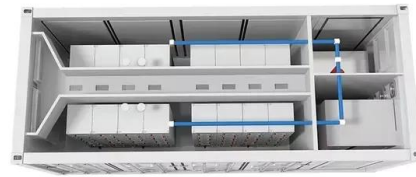

12V Power Inverters in Ethiopia for sale Price on Jiji .et

Repair & Construction Electrical Equipment
Power Inverters 3 results for 12V Power Inverters in Ethiopia

[WhatsApp Chat](#)

Power Inverters in Ethiopia for sale Price on Jiji .et

Jiji .et More than 16 Power Inverters for sale Price starts from ETB 100 in Ethiopia choose Power Inverters and buy today!

[WhatsApp Chat](#)

12v Inverter, 12v DC to 110v/220v AC Power Inverter , inverter

The modified sine wave inverter delivers 600-watt peak power and converts 12V DC from battery or car lighter to AC 110V or 220V household power. Come with a USB port, 12V to 110V ...

[WhatsApp Chat](#)