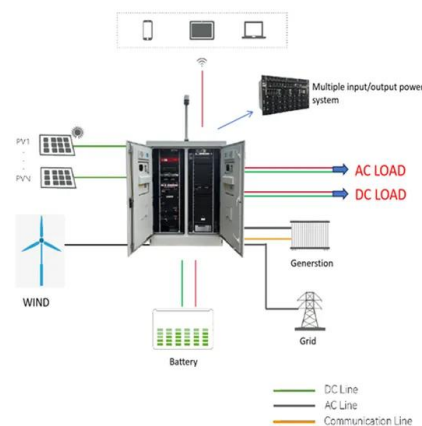

PowMr 1500W Solar Inverter 12V to 230V, Pure Sine Wave Power Inverter

PowMr off grid Pure sine wave solar inverter
12Vdc to 230Vac is a new all-in-one inverter built
in 80A mppt controller, which integrates solar
energy storage & means charging ...

[WhatsApp Chat](#)